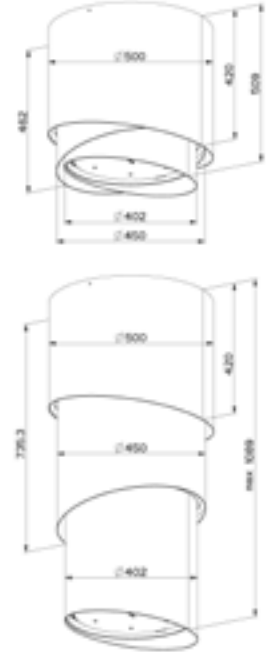

Stainless steel

Tibetan silver
Limited Edition

This distinctive periscopic hood is both unique and breathtaking.

PAREO PLUS

PAREO PLUS cod. 345.0492.593

PAREO PLUS TIBETAN SILVER cod. 345.0492.594

FEATURES	PERFORMANCE
Finish • Stainless steel • Tibetan silver	Speed 1 2 3 INT
Controls Electronic	Air capacity IEC point 270 340 430 620
Lighting Micro LED lights	Pressure 400 460 530 560
Grease filter Cassettes dishwasher safe	Input 120 150 190 270
Ø of air outlet 150 mm	Noise level 52 58 64 71
Width 500 mm	INSTALLATION REQUIREMENTS
Energy class A	Max Load Max Width of Hob
	306W 60cm
	Min Height
	65cm above a Gas Hob 65cm above an Electric Hob